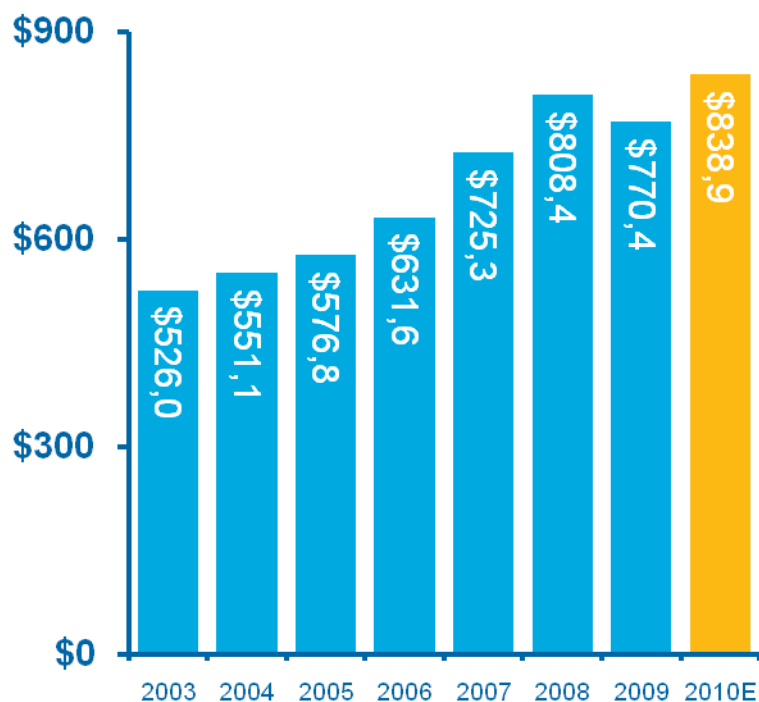

## Operating Income and Operating Margin

  **INTERGRAPH®** **HEXAGON**

- World's largest measurement technology company with strong market positions in several submarkets
- 7 500 employees in 39 countries
- Net sales of \$ 1.7 Billion USD in more than 100 geographical markets in 2009
- Listed on the Stockholm and Zürich stock exchanges