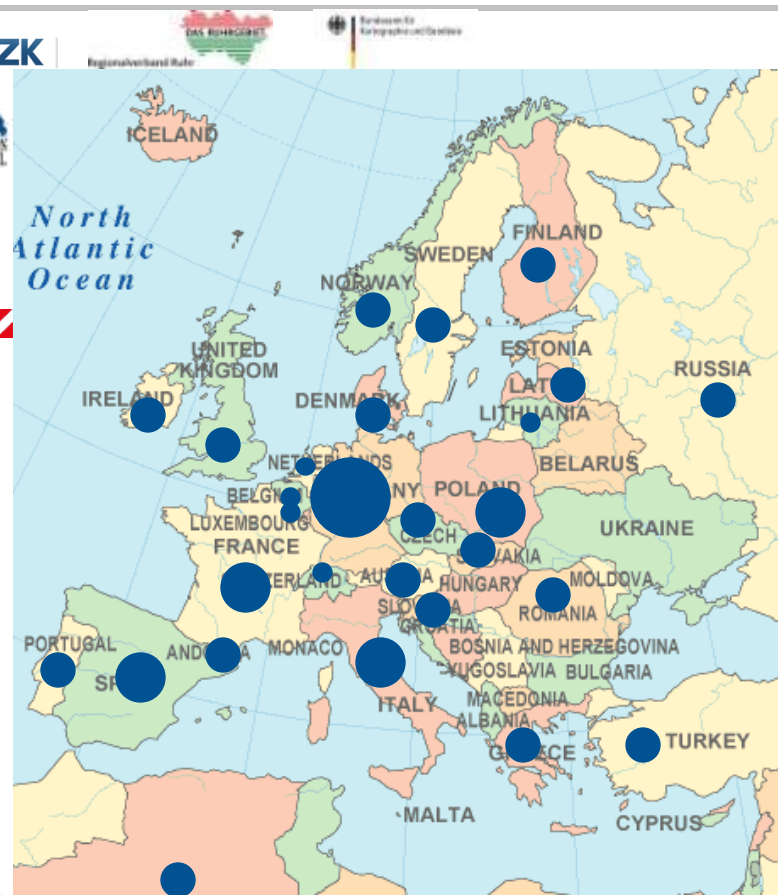

# EMEA Veřejná správa

City names on the map include: Murmansk, Stockholm, Helsinki, Oslo, Berlin, Warsaw, Moscow, Kiev, London, Cologne, Praha, Vienna, Bucharest, Madrid, Rome, Sarajevo, Tbilis, Ankara, Athens, Rabat, Algier, Tunis, Tripoli, Cairo, Amman, Baghdad, Teheran, and Kuwait.